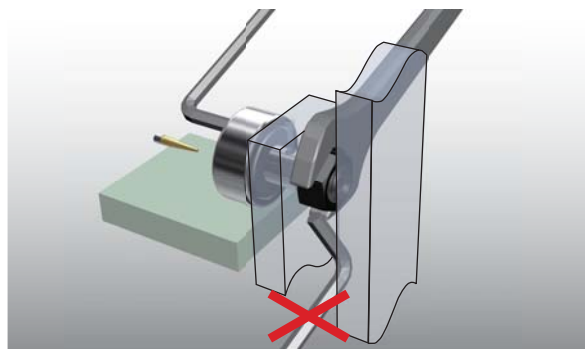

Structure of Double-row Cylindrical Roller Type Cam Follower Model NUCF-AB

● Features

This product employs the double-row cylindrical roller type generally used in Europe.

Two rows of cylindrical rollers built into the model NUCF-AB Cam Follower enable it to receive a high radial load.

Since a grease nipple is pre-attached to a hexagon socket at both ends of the stud, there is no need to mount a nipple or plug; the product can be used out of the box.

Note) Model NUCF-AB corresponds to model numbers 16 to 30-2.

● Easy Attachment and Maintenance

A hex wrench can be used to fix either the head end of the stand or the thread end, and greasing is possible from either end. The unit can be installed and maintained without concern for installation space, thereby boosting operating efficiency.

In Case of Interference at the Stud Head Side

In Case of Interference at the Stud Thread Side

Model Number Coding Example

NUCF16 R - AB

AB : Grease nipple attached at both the stud head and thread ends

No symbol : Cylindrical outer ring