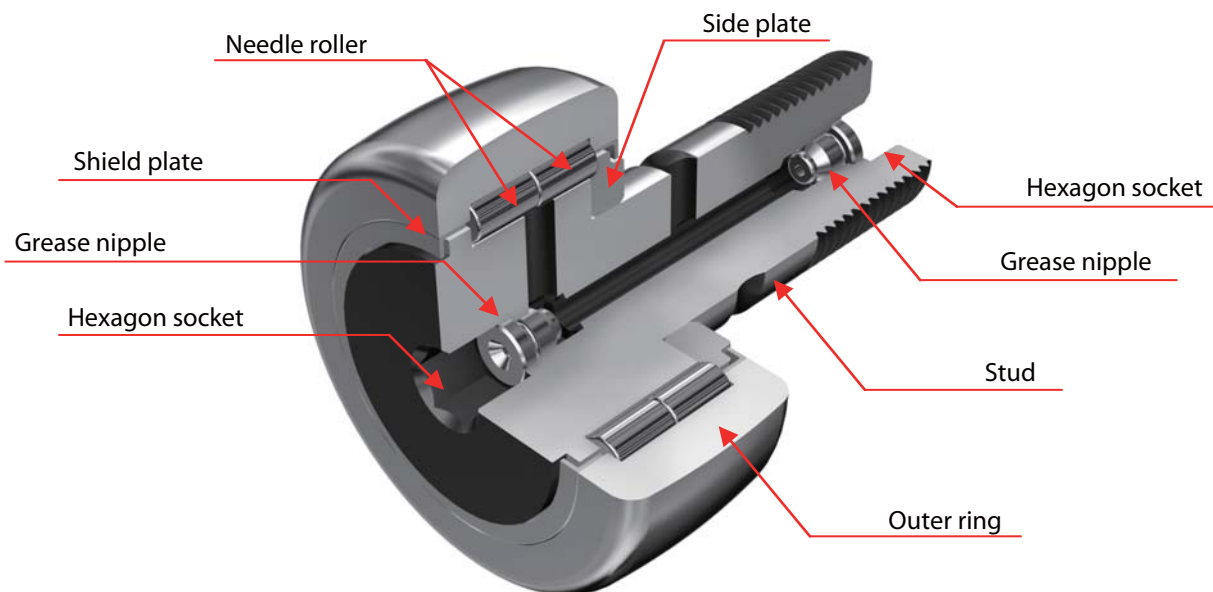

Double-Row Cylindrical Roller Type Cam Follower

NUCF-AB

Double-row cylindrical roller type has been added to the lineup

It features a grease nipple pre-attached to a hexagon socket at both ends of a stud

Structure of Double-row Cylindrical Roller Type Cam Follower Model NUCF-AB

● Features

This product employs the double-row cylindrical roller type generally used in Europe.

Two rows of cylindrical rollers built into the model NUCF-AB Cam Follower enable it to receive a high radial load.

Since a grease nipple is pre-attached to a hexagon socket at both ends of the stud, there is no need to mount a nipple or plug; the product can be used out of the box.

Note) Model NUCF-AB corresponds to model numbers 16 to 30-2.

● Easy Attachment and Maintenance

A hex wrench can be used to fix either the head end of the stand or the thread end, and greasing is possible from either end. The unit can be installed and maintained without concern for installation space, thereby boosting operating efficiency.