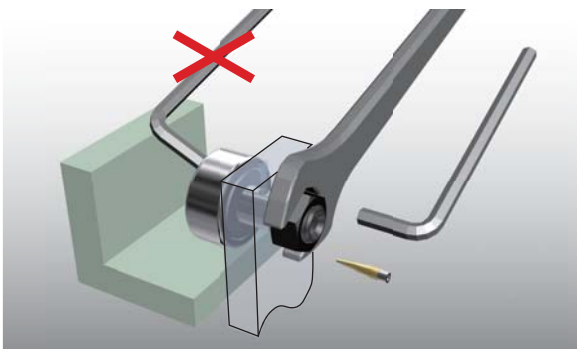

● Easy Attachment and Maintenance

A hex wrench can be used to fix either the head end of the stand or the thread end, and greasing is possible from either end. The unit can be installed and maintained without concern for installation space, thereby boosting operating efficiency.

In Case of Interference at the Stud Head Side