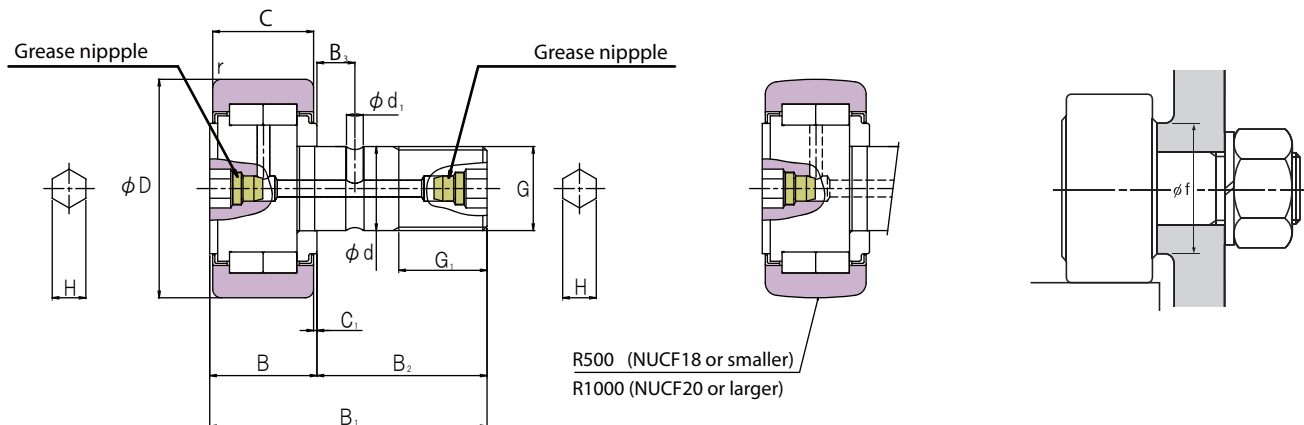

● Easy Attachment and Maintenance

A hex wrench can be used to fix either the head end of the stand or the thread end, and greasing is possible from either end. The unit can be installed and maintained without concern for installation space, thereby boosting operating efficiency.

In Case of Interference at the Stud Head Side

In Case of Interference at the Stud Thread Side

Model Number Coding Example

NUCF16 R - AB

AB : Grease nipple attached at both the stud head and thread ends

No symbol : Cylindrical outer ring

R : Spherical outer ring

Model number

Dimensional Drawing, Dimensional Table

Stud diameter	Model No.	Main dimensions												Basic load rating		Maximum permissible load	Track load capacity		Rotational speed limit	
		Outer diameter	Outer ring width	Threaded			Overall length					Shoulder height	C	C ₀	F ₀		Cylindrical outer ring	Spherical outer ring		
		D	C	G	G ₁	B	B ₁	B ₂	B ₃	C ₁	d ₁	H	r _{min}	f (Min.)	kN	kN	kN	kN	kN	min ⁻¹
16	NUCF16-AB	35	18	M16 × 1.5	17	19.5	52	32.5	7.8	0.8	3	6	0.6	20	23.4	27.2	11.5	11.2	3.14	5200
18	NUCF18-AB	40	20	M18 × 1.5	19	21.5	58	36.5	8	0.8	3	6	1	22	25.2	30.9	21.2	14.4	3.72	4700
20	NUCF20-AB	52	24	M20 × 1.5	21	25.5	66	40.5	9	0.8	4	8	1	31	43	58.1	27.1	23.2	8.23	3300
20	NUCF20-1-AB	47	24	M20 × 1.5	21	25.5	66	40.5	9	0.8	4	8	1	27	38.9	48.9	24.8	21	7.15	3800
24	NUCF24-AB	62	28	M24 × 1.5	25	30.5	80	49.5	11	1.3	4	8	1	38	57.6	74.3	34.3	32.9	10.5	2800
24	NUCF24-1-AB	72	28	M24 × 1.5	25	30.5	80	49.5	11	1.3	4	8	1.1	44	63.3	87.5	49.5	38.2	12.9	2300
30	NUCF30-AB	80	35	M30 × 1.5	32	37	100	63	15	1	4	8	1.1	47	94.8	135	73.7	52.6	14.9	2100
30	NUCF30-2-AB	90	35	M30 × 1.5	32	37	100	63	15	1	4	8	1.1	47	94.8	135	73.7	59.3	17.3	2100