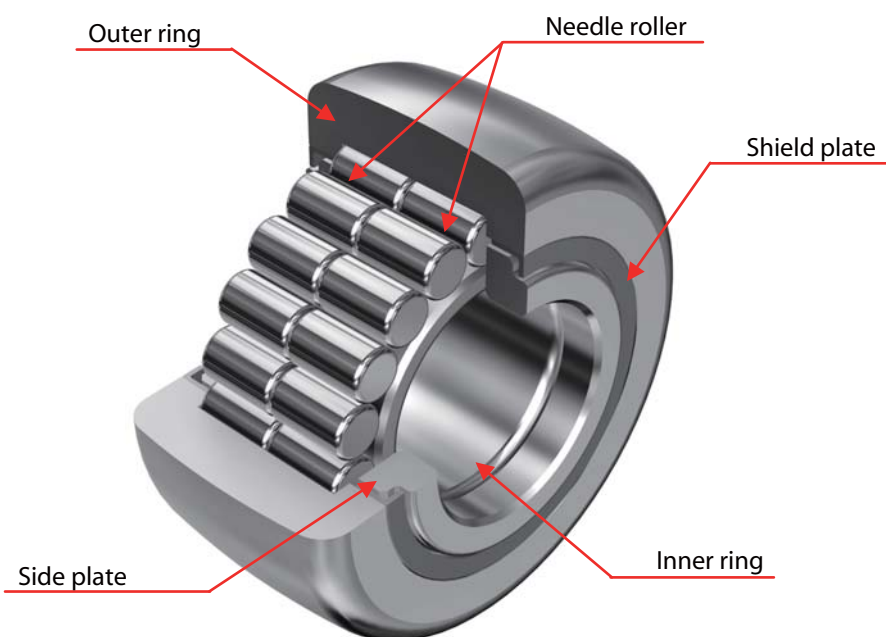

Double-row Cylindrical Roller Type Roller Follower

NURT

Double-row cylindrical roller type has been added to the lineup

Structure of Double-row Cylindrical Roller Type Roller Follower Model NURT

● Features

This product employs the double-row cylindrical roller type generally used in Europe.

Two rows of cylindrical rollers built into the model NURT Roller Follower enable it to receive a high radial load.

Shield plates are press fitted and fixed between the inner ring and the outer ring from both sides of the roller follower to achieve a non-separable ring structure.

Also, these shield plates provide sealability to the Roller Follower.

Note) Model NUCF-AB corresponds to model numbers 15 to 50-1.

Model Number Coding Example

NURT15 R

X : Cylindrical outer ring
R : Spherical outer ring