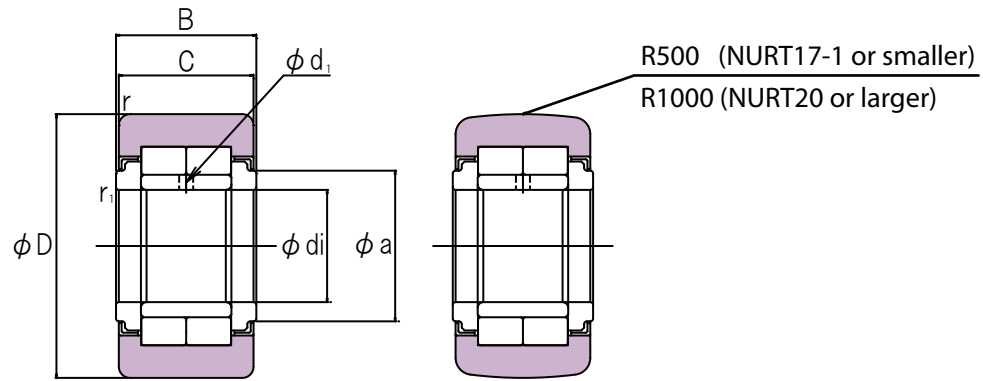

Dimensional Drawing, Dimensional Table

Unit: mm

Model No.	Main dimensions								Basic load rating		Maximum permissible load F_0 kN	Track load capacity		Rotational speed limit min^{-1}
	Inner diameter d_i	Outer diameter D	B	C	a	$r_{\min}$	$r_{1\min}$	Oil hole d_1	C kN	C_0 kN		Cylindrical outer ring kN	Spherical outer ring kN	
NURT15	15	35	19	18	20	0.6	0.3	2	23.4	27.2	11.5	11.2	3.14	5200
NURT15-1	15	42	19	18	20	0.6	0.3	2	23.4	27.2	27.2	13.3	4.06	5200
NURT17	17	40	21	20	22	1	0.5	2.5	25.2	30.9	21.2	14.4	3.72	4700
NURT17-1	17	47	21	20	22	1	0.5	2.5	25.2	30.9	30.9	16.9	4.72	4700
NURT20	20	47	25	24	27	1	0.5	2.5	38.9	48.9	24.8	21	7.15	3800
NURT20-1	20	52	25	24	27	1	0.5	2.5	38.9	48.9	42.7	23.2	8.23	3800
NURT25	25	52	25	24	31	1	0.5	2.5	43	58.1	27.1	23.2	8.23	3300
NURT25-1	25	62	25	24	31	1	0.5	2.5	43	58.1	58.1	27.6	10.5	3300
NURT30	30	62	29	28	38	1	0.5	2.5	57.5	74.3	34.3	32.9	10.5	2800
NURT30-1	30	72	29	28	38	1	0.5	2.5	57.5	74.3	74.3	38.2	12.9	2800
NURT35	35	72	29	28	44	1.1	0.6	3	63.3	87.5	52.4	38.2	12.9	2300
NURT35-1	35	80	29	28	44	1.1	0.6	3	63.3	87.5	87.5	42.4	14.9	2300
NURT40	40	80	32	30	51	1.1	0.6	3	86.9	124	45.7	44.1	14.9	1900
NURT40-1	40	90	32	30	51	1.1	0.6	3	86.9	124	96.5	49.6	17.3	1900
NURT45	45	85	32	30	55	1.1	0.6	3	91.7	137	48	46.9	16.1	1700
NURT45-1	45	100	32	30	55	1.1	0.6	3	91.7	137	132	55.2	20.5	1700
NURT50	50	90	32	30	60	1.1	0.6	3	96.3	149	50.1	49.6	17.3	1500
NURT50-1	50	110	32	30	60	1.1	0.6	3	96.3	149	149	60.7	23.3	1500

THK CO., LTD.

HEAD OFFICE 3-11-6, NISHI-GOTANDA, SHINAGAWA-KU, TOKYO 141-8503 JAPAN

INTERNATIONAL SALES DEPARTMENT PHONE:+81-3-5434-0351 FAX:+81-3-5434-0353

Global site : <http://www.thk.com/>

EUROPE

THK GmbH

● EUROPEAN HEADQUARTERS

Phone:+49-2102-7425-555 Fax:+49-2102-7425-556

● DÜSSELDORF OFFICE

Phone:+49-2102-7425-0 Fax:+49-2102-7425-299

● STUTTGART OFFICE

Phone:+49-7141-4988-500 Fax:+49-7141-4988-888

● U.K. OFFICE

Phone:+44-1384-47-1550 Fax:+44-1384-47-1551

● ITALY OFFICE

Phone:+39-02-9901-1801 Fax:+39-02-9901-1881

● SWEDEN OFFICE

Phone:+46-8-445-7630 Fax:+46-8-445-7639

● AUSTRIA OFFICE

Phone:+43-7229-51400 Fax:+43-7229-51400-79

● SPAIN OFFICE

Phone:+34-93-652-5740 Fax:+34-93-652-5746

● TURKEY OFFICE

Phone:+90-216-362-4050 Fax:+90-216-569-7150

● PRAGUE OFFICE

Phone:+420-2-41025-100 Fax:+420-2-41025-199

● MOSCOW OFFICE

Phone:+7-495-649-80-47 Fax:+7-495-649-80-44

THK Europe B.V.

● EINDHOVEN OFFICE

Phone:+31-040-290-9500 Fax:+31-040-290-9599

THK France S.A.S.

Phone:+33-4-3749-1400 Fax:+33-4-3749-1401

NORTH AMERICA

THK America, Inc.

● HEADQUARTERS

Phone:+1-847-310-1111 Fax:+1-847-310-1271

● CHICAGO OFFICE

Phone:+1-847-310-1111 Fax:+1-847-310-1182

● NORTH EAST OFFICE

Phone:+1-631-244-1565 Fax:+1-631-244-1565

● ATLANTA OFFICE

Phone:+1-770-840-7990 Fax:+1-770-840-7897

● LOS ANGELES OFFICE

Phone:+1-949-955-3145 Fax:+1-949-955-3149

● SAN FRANCISCO OFFICE

Phone:+1-925-455-8948 Fax:+1-925-455-8965

● DETROIT OFFICE

Phone:+1-248-858-9330 Fax:+1-248-858-9455

● TORONTO OFFICE

Phone:+1-905-820-7800 Fax:+1-905-820-7811

SOUTH AMERICA